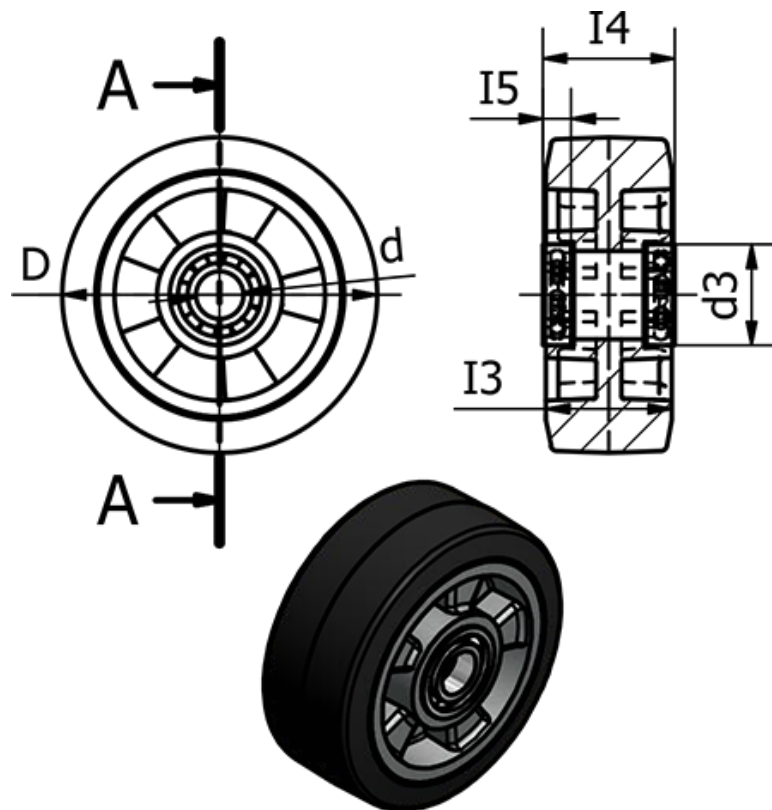

Article number: 2314452772

Description: E+G Cast iron wheel 452772
RE.G2-125-RSL - loose wheel with ball bearings

Measures

	= -	I5	= 14
	= -	Rolling resistance (N)	= 2300
Code	= 452772	Static load	= 3200
d	= 125	Type	= RE.G2-125-RSL
d3	= 47	Wight (g)	= 840
Dynamic carrying capacity (N)	= 2300		
I3	= 50		
I4	= 59		